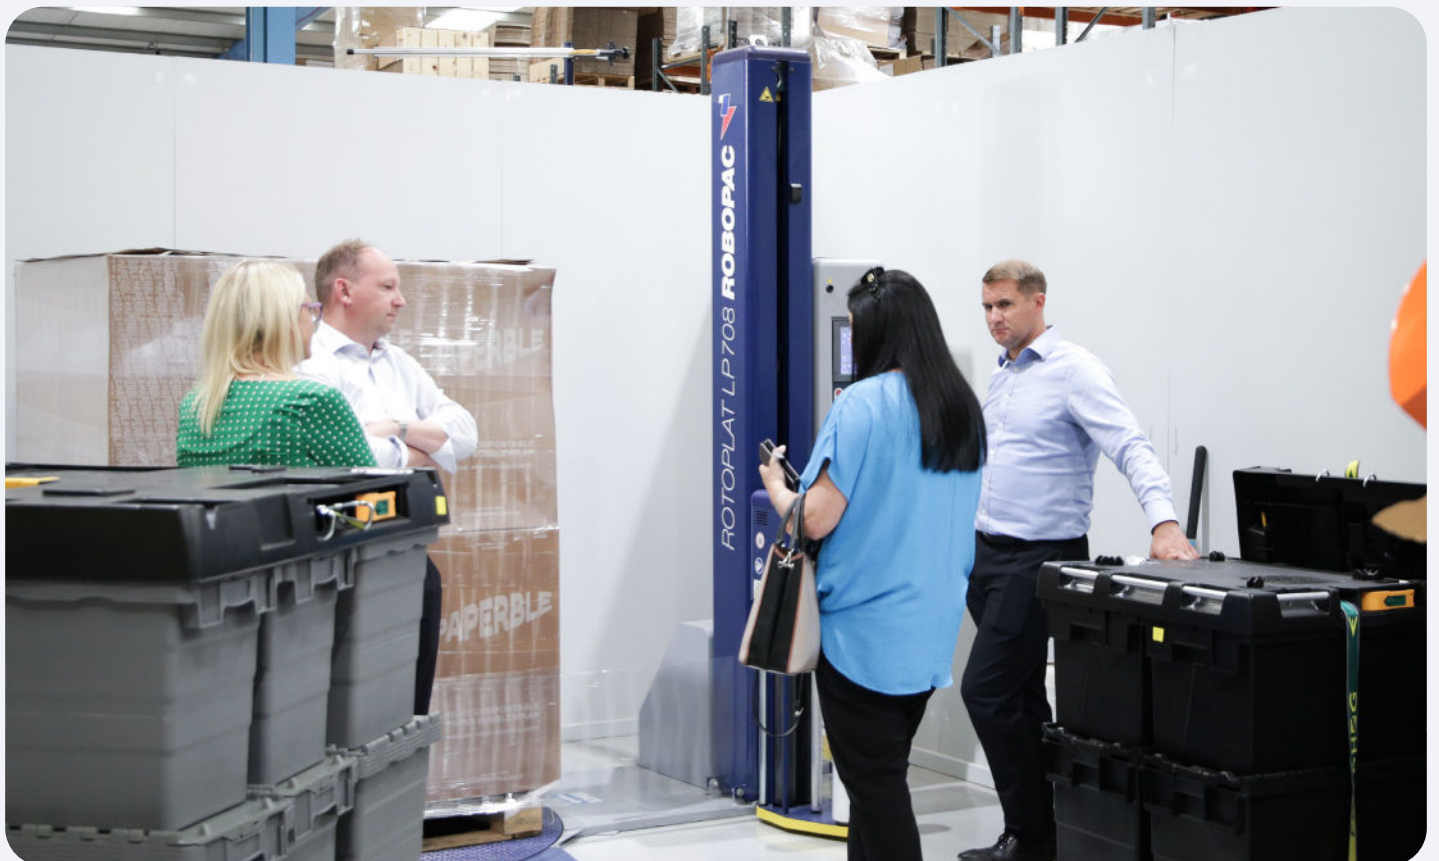

SKU	Description	Information	Colour	Roll Qty
D8235	NanoStretch™ Ocean 150 Machine Wrap 500mm	10 mu, 300% Stretch, 30% Recycled Content	Clear	1
D8245	NanoStretch™ Ocean 170 Machine Wrap 500mm	12 mu, 300% Stretch, 30% Recycled Content	Clear	1
D8255	NanoStretch™ Ocean 200 Machine Wrap 500mm	15 mu, 300% Stretch, 30% Recycled Content	Clear	1