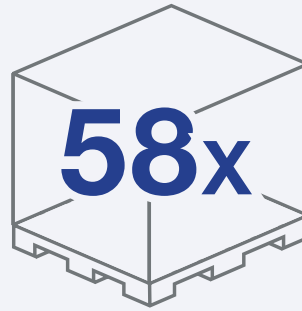

3600M

FILM LENGTH PER ROLL

1360M

FILM LENGTH PER ROLL

1 ROLL
WRAPS 254
PALLET

1 ROLL
WRAPS 86
PALLET

3,750 PALLET WRAPPED
PER PALLET OF FILM

1,764 PALLET WRAPPED
PER PALLET OF FILM

128 GRAMS
WEIGHT OF FILM TO WRAP
ONE PALLET

272 GRAMS
WEIGHT OF FILM TO WRAP
ONE PALLET

47% PLASTIC
WASTE REDUCTION

BOOK A PACKAGING DEMO ON-SITE OR ONLINE

01743 242 900
sales@maxpack.co.uk

Maxpack, Holsworth Park,
Oxon Business Park, Shrewsbury, SY3 5HJ